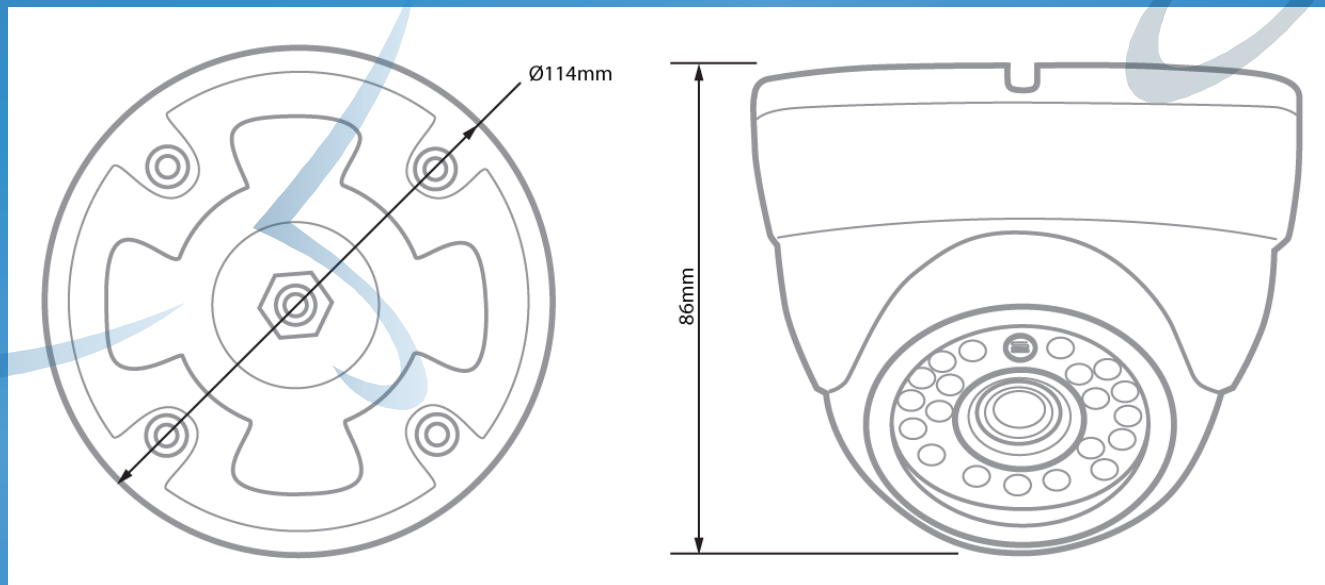

#### Main Features Include:

- 3.6mm Lens
- 1080p Realtime
- 1/3" Progressive Scan CMOS
- 20m IR Range
- Day / Night IR Cut
- Digital Wide Dynamic Range
- PoE - Power over Ethernet
- Onvif Compatible
- Dual Streaming
- Manage via Free CMS Software
- IP66
- Size: Ø 114mm x 86mm

#### Dimensions: