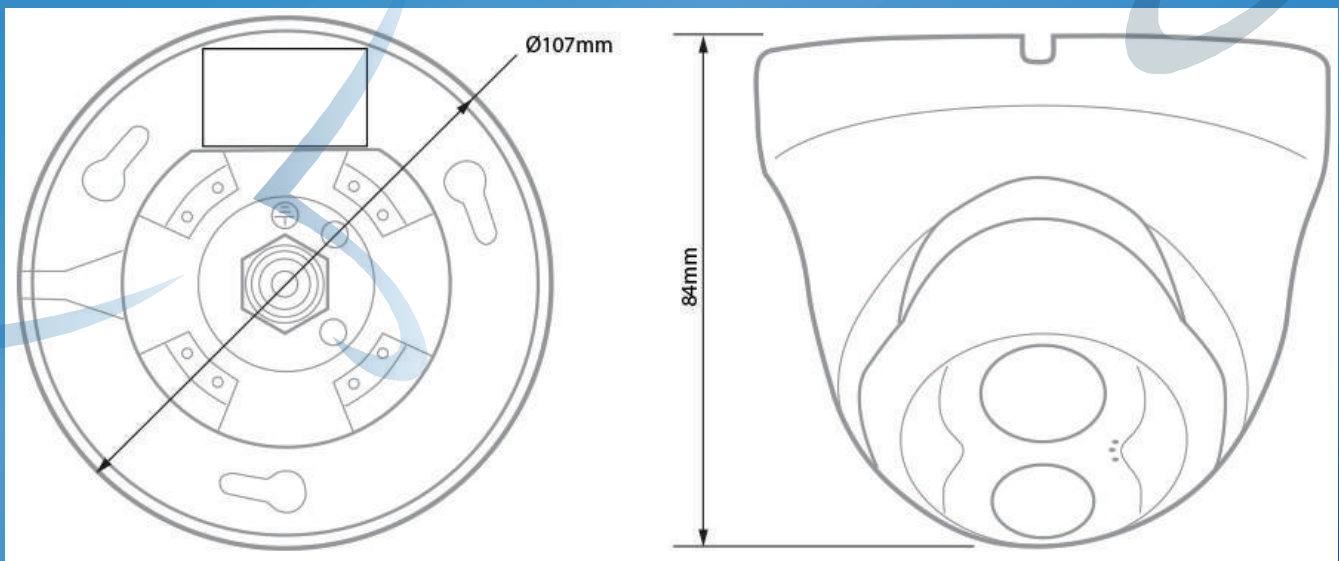

#### Main Features Include:

- 3.6mm Lens
- 1080p Realtime
- Ideal for ARC monitored systems
- 1/3" progressive scan CMOS
- Day / Night IR Cut
- Digital Wide Dynamic Range
- PoE - Power over Ethernet
- Onvif Compatible
- Dual streaming
- Manage via software
- IR range 30m
- Microphone Built In
- IP66 & IK10 Rated
- Size: Ø 107 x 84mm

#### Dimensions: