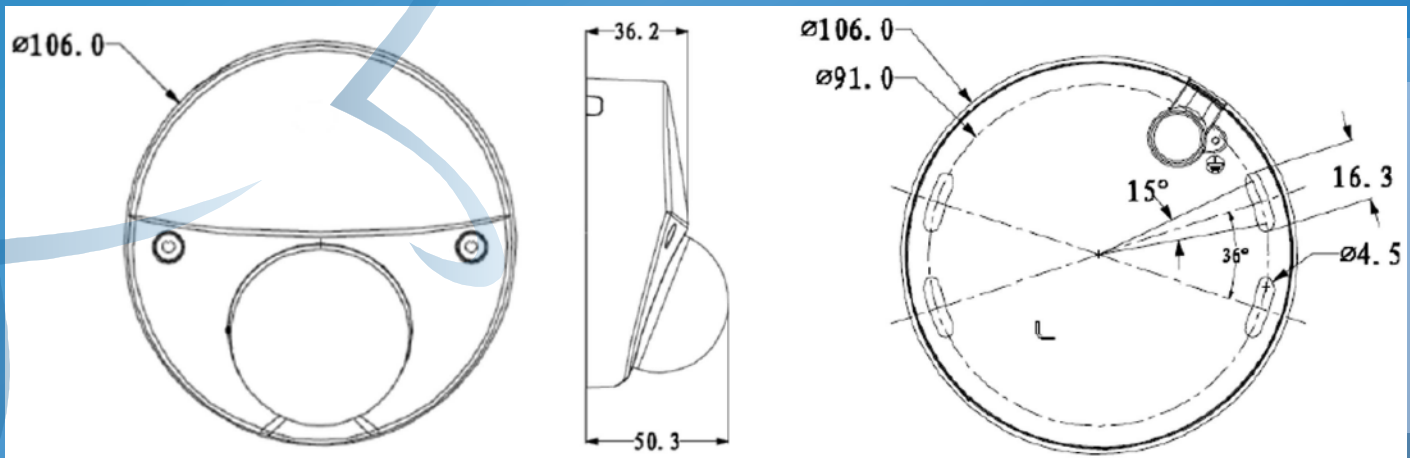

Dimensions: