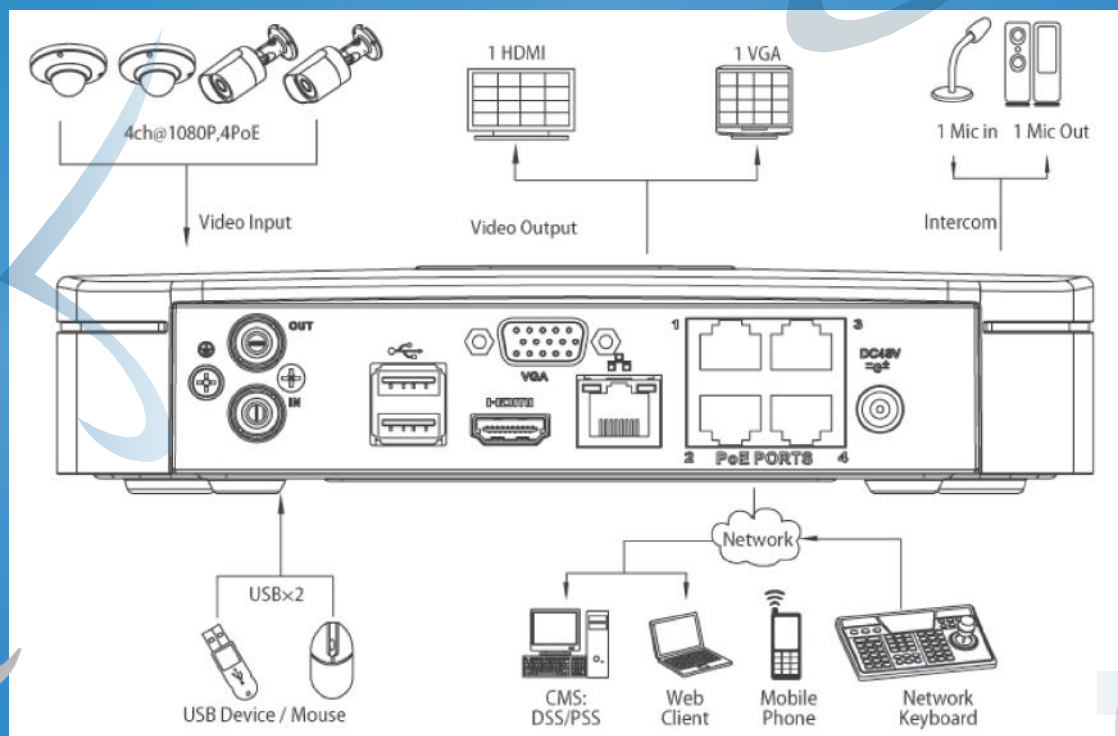

The New IP Matrix Range

IP-NVC-4 IP Network Video Recorder Cube

Main Features Include:

- 1000GB to 4000GB HDD Options
- Modern design ideal for domestic installations
- Megapixel Recording
- PoE on all channels
- True Plug & Play
- 1080P Live Real Time Display
- ONVIF Compatible
- Up to 56Mbps incoming bandwidth
- Free CMS for Windows & Mac
- Dedicated Smartphone App with playback
- USB / Network Backup
- HDMI / VGA Outputs
- Audio Recording
- Supports P2P with QR code
- Size: 205 x 205 x 45mm (Smart 1U)

Specification may change without prior notice