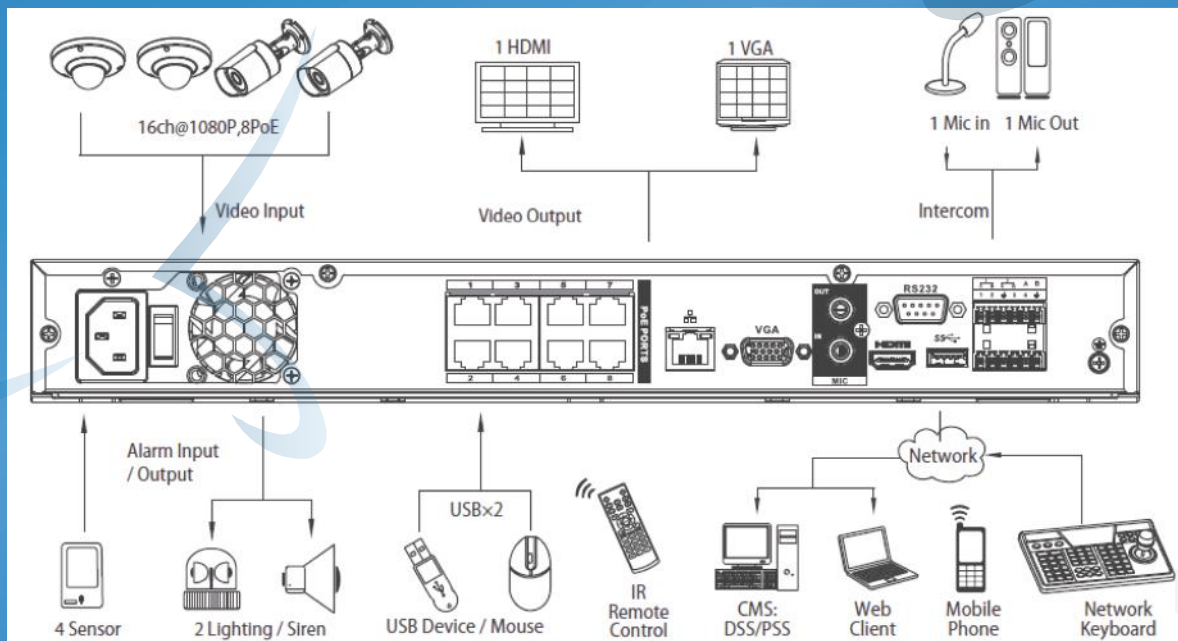

The New IP Matrix Range

IP-NVL-4 IP Network Video Recorder

Main Features Include:

- 1000GB to 4000GB HDD Options
- Modern design ideal for Marine installations
- Megapixel Recording
- PoE on all channels
- True Plug & Play
- 1080P Live Real Time Display
- ONVIF Compatible
- Up to 56Mbps incoming bandwidth
- Free CMS for Windows & Mac
- Dedicated Smartphone App with playback
- USB / Network Backup
- HDMI / VGA Outputs
- Audio Recording
- Supports P2P with QR code
- Size: 205 x 205 x 45mm (Smart 1U)

Specification may change without prior notice